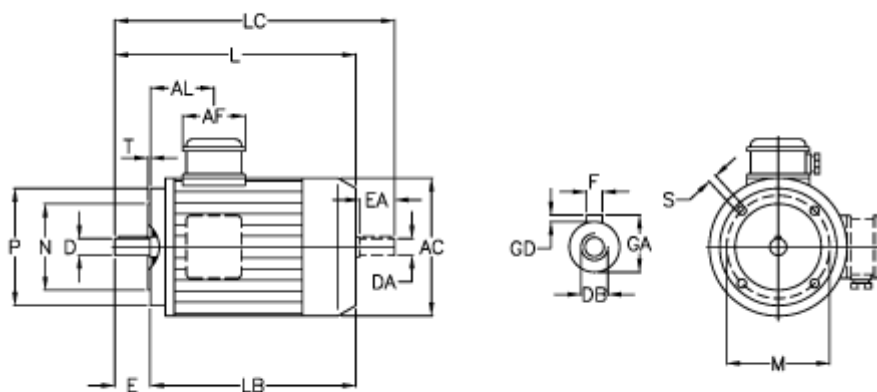

Data Sheet

Article number: 252300075415

Description: ICME IE3 Tree-phase motor TPE80B4-4 0.75KW
1400 rpm 230-400V 50HZ IP55 B14

Measures

A/F = 84	F = 6	P = 120
AC = 156	GA = 21.5	S = M6
AL = 85	GD = 6	T = 3
D = 19	L = 275	
DA = 19	LB = 235	
DB = M6	LC = 315	
E = 40	M = 100	
EA = 40	N = 80	